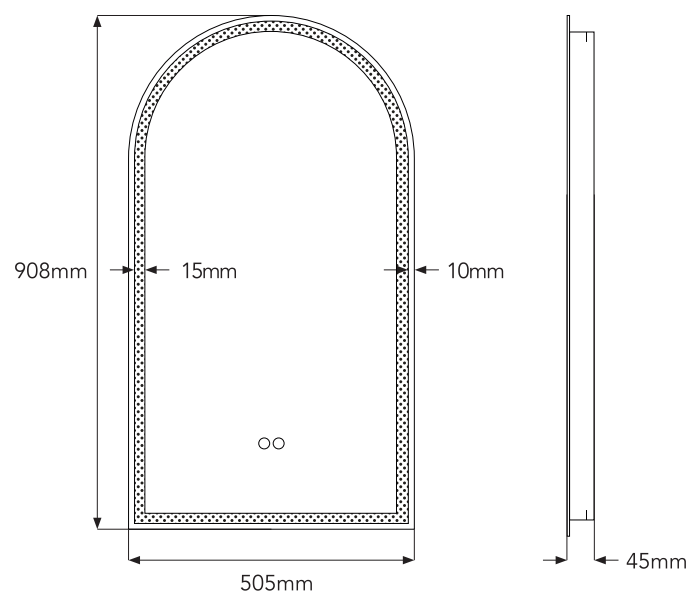

### Key Features

- LED Lighting
- Dimmable
- Demister
- Copper Free
- Stainless Steel Brushed Nickel frame
- Tri-Colour:
  - Warm White (2800K-3200K)
  - Neutral White (3800K-4300K)
  - Cool White (4500K-7000K)
- IP Rating: 44

### Specifications

- W** 505mm
- H** 908mm
- D** 45mm

Black frame

### Technical drawing